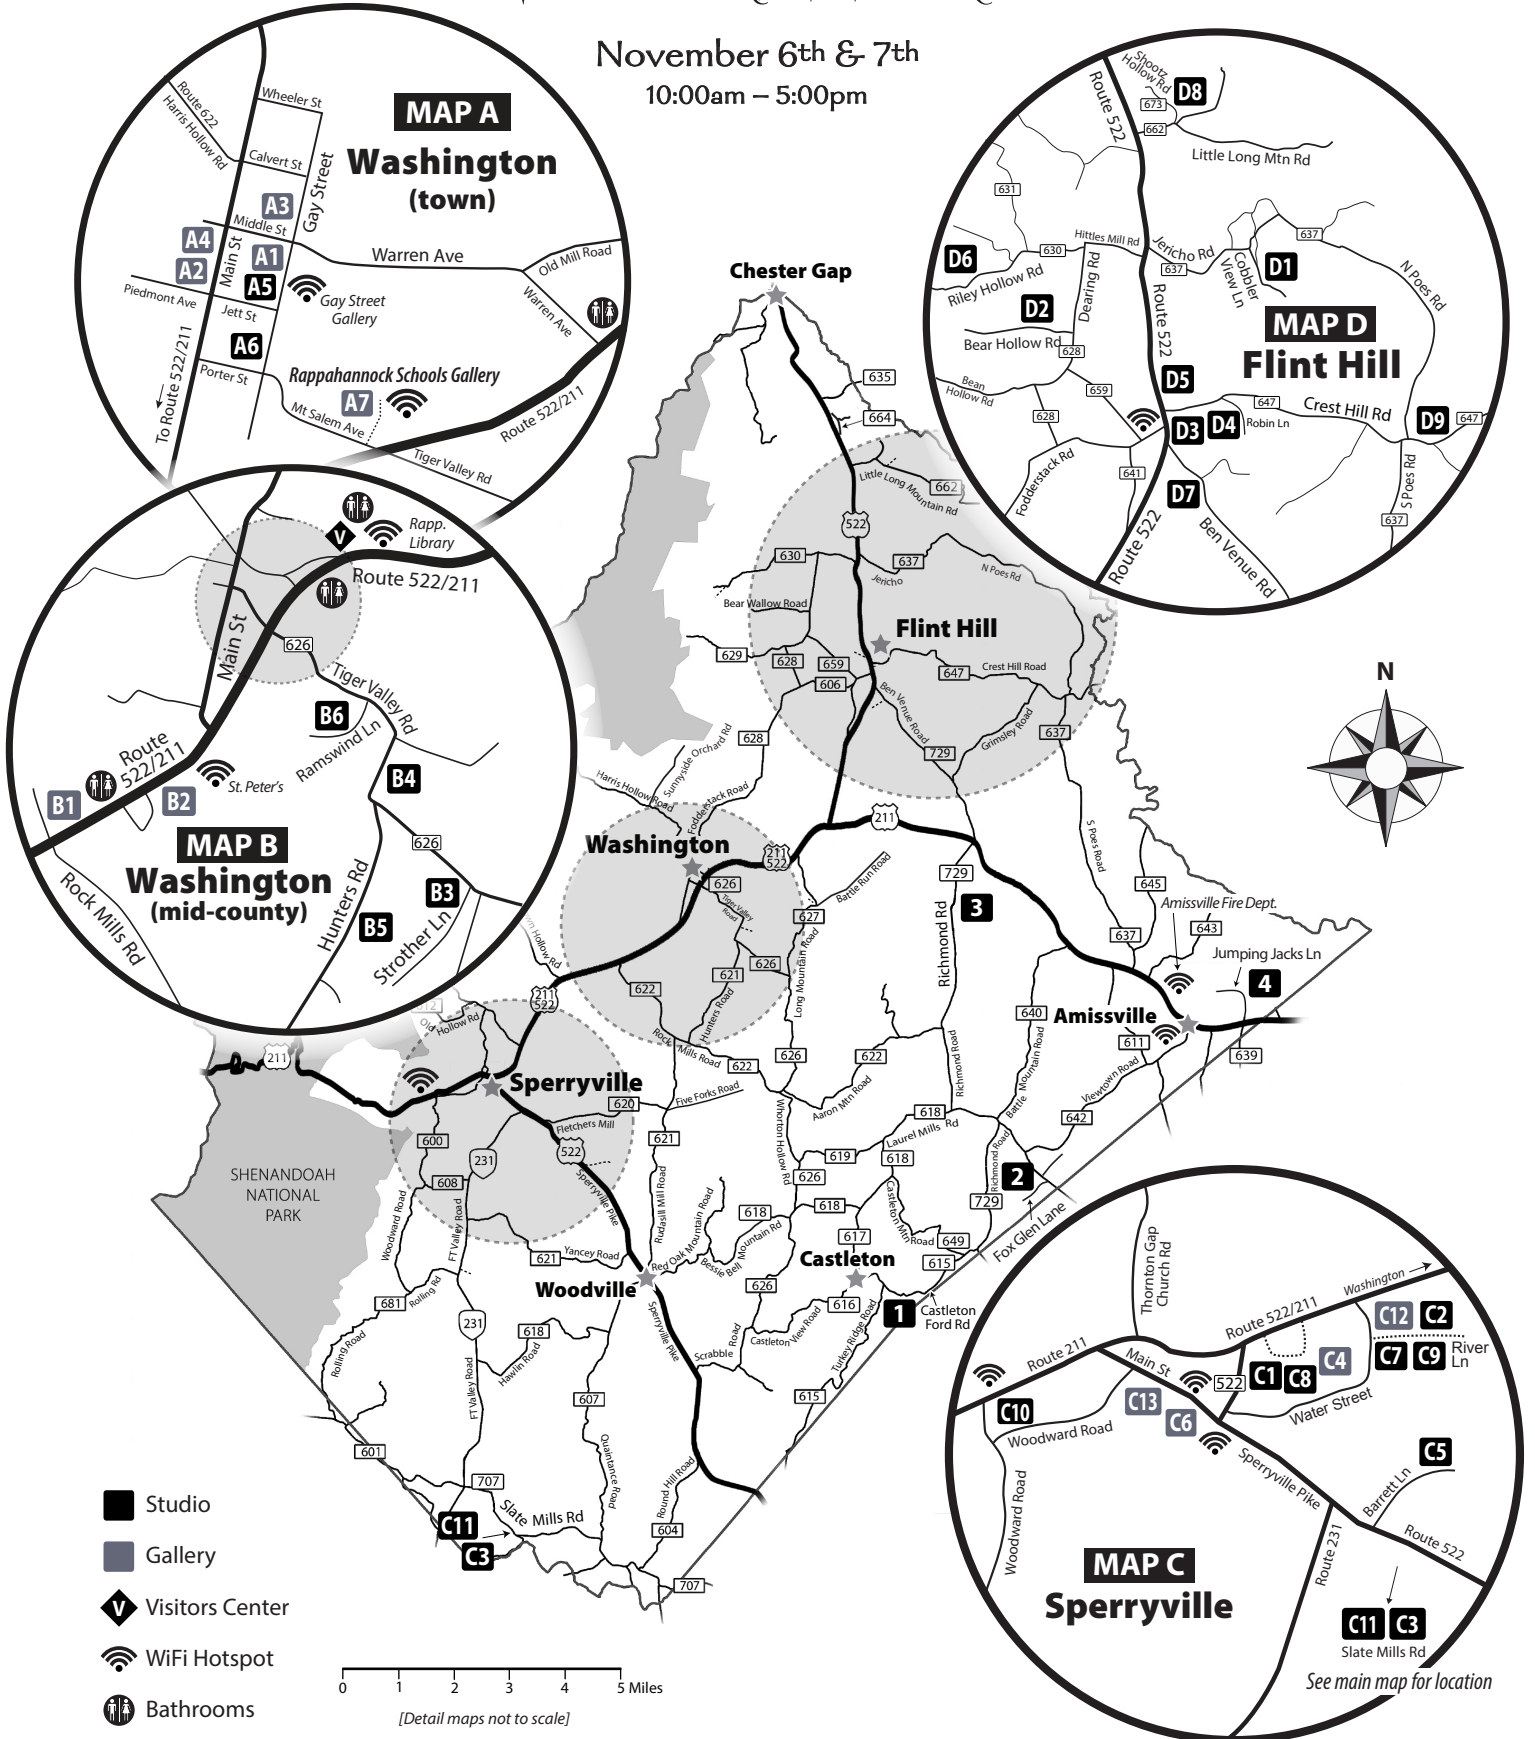

Fall Art Tour

Artists of RAPPAHANNOCK

November 6th & 7th
10:00am – 5:00pm

Fall Art Tour

Artists of RAPPAHANNOCK

November 6th & 7th

10:00am – 5:00pm

MAP A

Washington

(town)

- A1** Gay Street Gallery
337 Gay Street, Washington
- A2** Geneva Welch Gallery
341 Main Street, Washington
- A3** Middle Street Gallery
325A Middle Street, Washington
- A4** R. H. Ballard Art, Rug & Home Gallery
307 Main Street, Washington
- A5** Kevin Adams, painter
337a Gay Street, Washington
- A6** Ann Baumgardner, painter
159 Gay Street, Washington
- A7** Rappahannock Schools Gallery
567 Mt Salem Ave, Washington

MAP B

Washington

(mid-county)

- B1** Hazel River Arts & Antiques
12625 Lee Highway, Washington
- B2** Silver Maples Gallery
12720 Lee Highway, Washington
- B3** Tim Carrington, painter
14 Strother Ln, Washington
- B4** Nancy Keyser, painter
242 Tiger Valley Road, Washington
- B5** Cheryl Reisler, sculpture
274 Hunters Road, Washington
- B6** Ruthie Windsor-Mann, painter 
3 Ramswind Lane, Washington

MAP C

Sperryville

- C1** Mary Allen, painter
12018B Lee Highway, Sperryville
- C2** Kate Anderson, painter, printmaker
7A River Lane, Sperryville
- C3** Linda Croxson, painter
3713 Slate Mills Road, Sperryville
- C4** Cottage Curator 
12018A Lee Highway, Sperryville
- C5** Rosabel Goodman, painter  
- C6** Haley Fine Art
42 Main Street, Sperryville
- C7** Gina Irwin, jewelry
10 River Lane, Sperryville
- C8** Carole Pivarnik, painter
12018B Lee Highway, Sperryville
- C9** River District Potters
7 River Lane, Sperryville
- C10** Margaret Rogers, printmaker
11836 Lee Highway, Sperryville
- C11** Sara Schneidman, painter, potter 
- C12** Sperryville Artist Cooperative
3 River Lane, Sperryville
- C13** Thornton River Art
36 Man Street, Sperryville