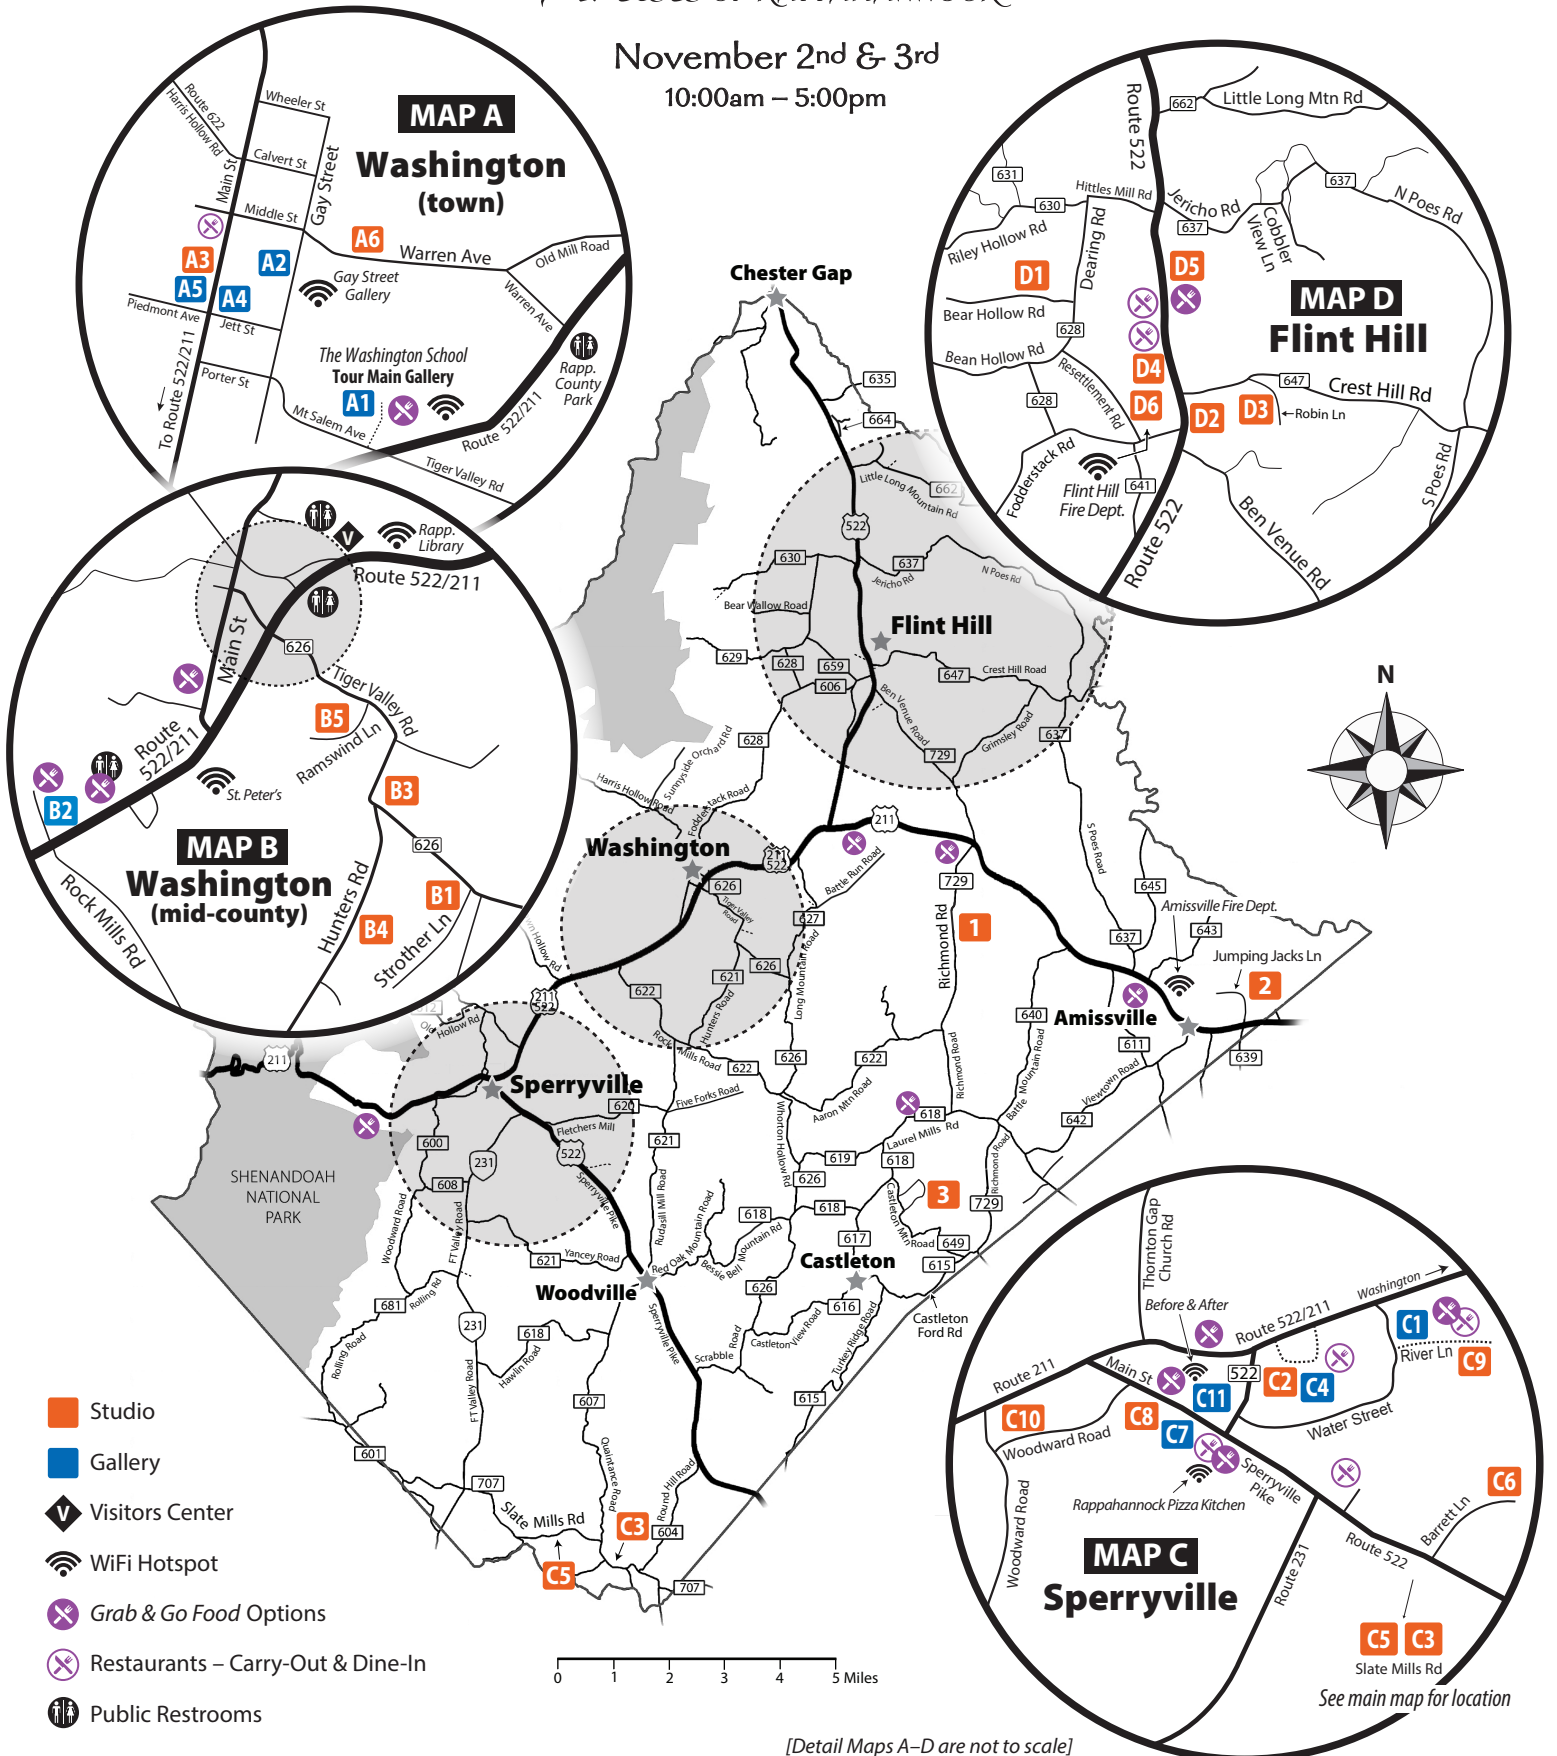

Fall Art Tour

Artists of RAPPAHANNOCK

November 2nd & 3rd
10:00am – 5:00pm

[Detail Maps A-D are not to scale]

RAAC'S 19TH ANNUAL
Fall Art Tour

MAP A

**Washington
(town)**

- A1** Art Tour Main Gallery
(and Rappahannock Schools Display)
Located at The Washington School,
567 Mt. Salem Avenue, Washington
- A2** Gay Street Gallery
337 Gay Street, Washington
- A3** Geneva Welch, painter
341 Main Street, Washington
- A4** Middle Street Gallery
311 Gay Street, Washington
(lower level facing Main Street)
- A5** R. H. Ballard Art, Rug & Home Gallery
307 Main Street, Washington
- A6** Charlie Tompkins, photographer
485 Warren Avenue, Washington

Castleton area

See main map for location

- 3** K. C. Cromwell, wood art
4 JT Woodward Lane, Castleton

 **Locations with Grab and Go Food**

- Bake, Soup and Chili Sale** (Rapp. Co. High School) – Art Tour Main Gallery
- Baldwin's Grocery & Gas**
111 Main St, Washington
- Before & After**
31 Main St, Sperryville
- The Corner Store**
3710 Sperryville Pike, Sperryville
- Country Café/Pit Stop** (Saturday only)
12000 Lee Hwy, Sperryville
- Cross Creek Smokers Barbecue Food Truck** (at Williams Tree Service)
13830 Lee Hwy, Amissville
- Hillsdale Country Store**
13560 Lee Hwy, Washington
- Laurel Mills Store**
461 Laurel Mills Rd, Castleton
- Mayhugh's Store**
14630 Lee Hwy, Amissville
- Tha Muncheez Food Truck** (at Mountainside Physical Therapy)
12625 Lee Hwy, Washington
- Off the Grid*** – 11692 Lee Hwy, Sperryville, 540-987-5114, offthegridva.com
- Quicke Mart/Shell**
12663 Lee Hwy, Washington
- Settle's Grocery, Gas and Deli**
706 Zachary Taylor Hwy, Flint Hill
- Walker Bakeshop** – 3 River Lane, Sperryville