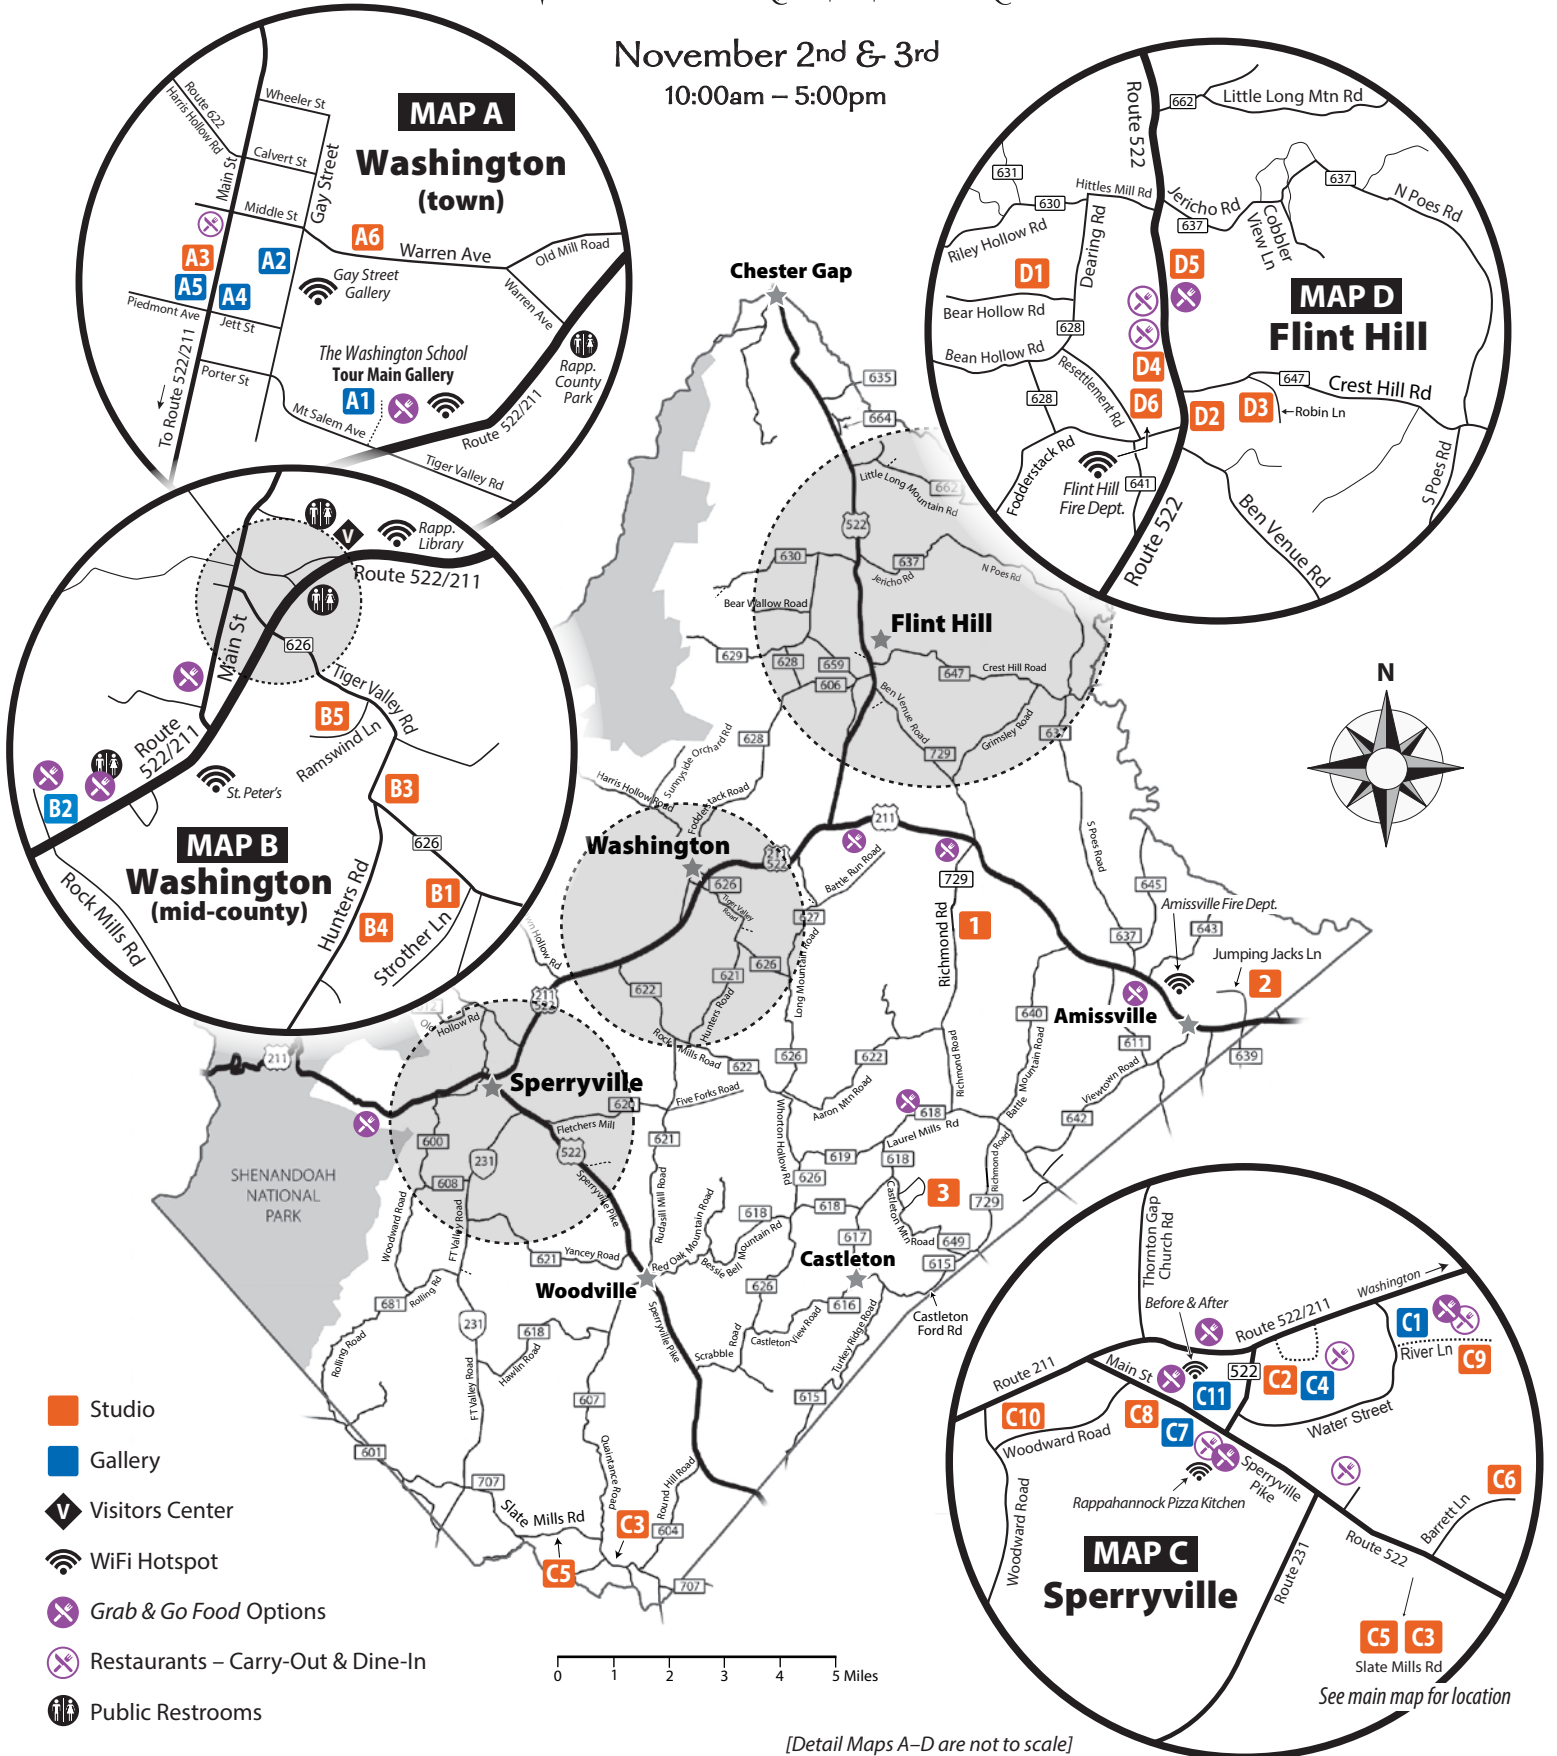

Fall Art Tour

Artists of RAPPAHANNOCK

November 2nd & 3rd
10:00am – 5:00pm

[Detail Maps A-D are not to scale]

RAAC'S 19TH ANNUAL
Fall Art Tour

MAP A

**Washington
(town)**

- A1** Art Tour Main Gallery
(and Rappahannock Schools Display)
Located at The Washington School,
567 Mt. Salem Avenue, Washington
- A2** Gay Street Gallery
337 Gay Street, Washington
- A3** Geneva Welch, painter
341 Main Street, Washington
- A4** Middle Street Gallery
311 Gay Street, Washington
(lower level facing Main Street)
- A5** R. H. Ballard Art, Rug & Home Gallery
307 Main Street, Washington
- A6** Charlie Tompkins, photographer
485 Warren Avenue, Washington

Castleton area

See main map for location

- 3** K. C. Cromwell, wood art
4 JT Woodward Lane, Castleton

 **Locations with Grab and Go Food**

- Bake, Soup and Chili Sale** (Rapp. Co. High School) – Art Tour Main Gallery
- Baldwin's Grocery & Gas**
111 Main St, Washington
- Before & After**
31 Main St, Sperryville
- The Corner Store**
3710 Sperryville Pike, Sperryville
- Country Café/Pit Stop** (Saturday only)
12000 Lee Hwy, Sperryville
- Cross Creek Smokers Barbecue Food Truck** (at Williams Tree Service)
13830 Lee Hwy, Amissville
- Hillsdale Country Store**
13560 Lee Hwy, Washington
- Laurel Mills Store**
461 Laurel Mills Rd, Castleton
- Mayhugh's Store**
14630 Lee Hwy, Amissville
- Tha Muncheez Food Truck** (at Mountainside Physical Therapy)
12625 Lee Hwy, Washington
- Off the Grid*** – 11692 Lee Hwy, Sperryville, 540-987-5114, offthegridva.com
- Quicke Mart/Shell**
12663 Lee Hwy, Washington
- Settle's Grocery, Gas and Deli**
706 Zachary Taylor Hwy, Flint Hill
- Walker Bakeshop** – 3 River Lane, Sperryville